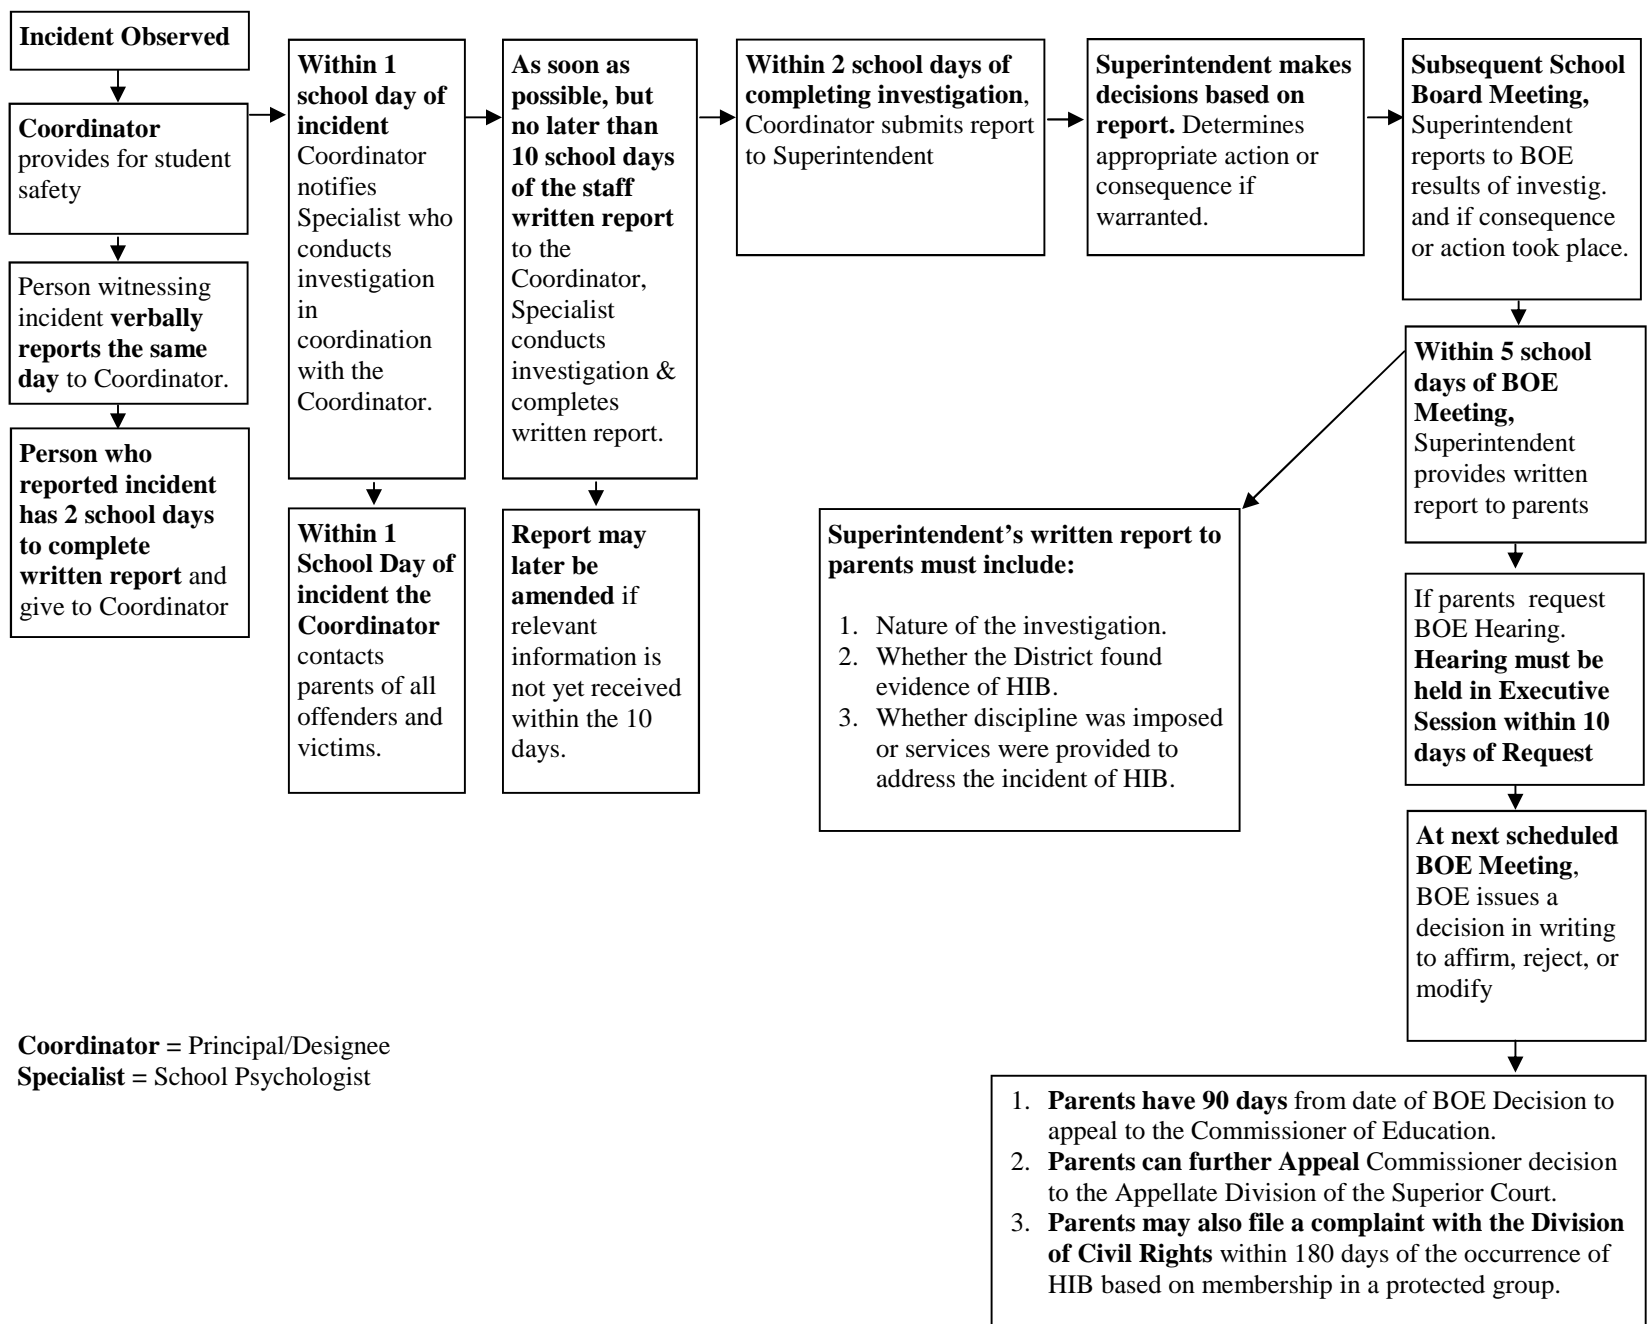

Harassment, Intimidation, & Bullying Reporting Flow Chart for All Noecker School Staff

Coordinator = Principal/Designee
Specialist = School Psychologist